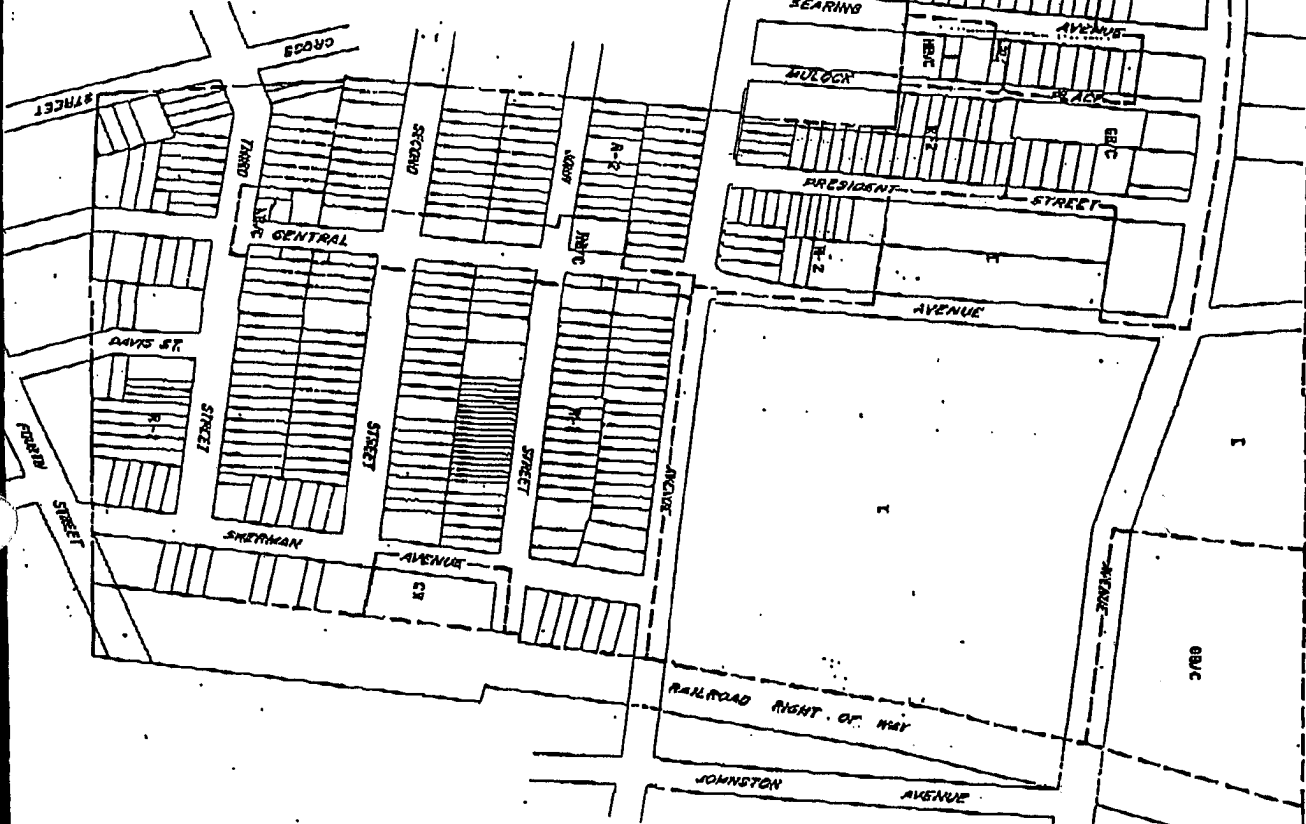

TOWN OF HARRISON

CITY OF NEWARK

RIVERVIEW AVENUE

TOWN OF KEARNY

ZONING MAP

- LEGEND**
- R-2 RESIDENTIAL SINGLE AND TWO-FAMILY
 - B-2 BUSINESS/RETAIL BUSINESS/COMMERCIAL
 - CR COMMERCIAL RESIDENTIAL
 - I INDUSTRIAL

BOROUGH OF
EAST NEWARK
 HUDSON COUNTY, NEW JERSEY
 ADOPTED: MARCH 8, 1944
 REVISION BY: STURCH ENGINEERS